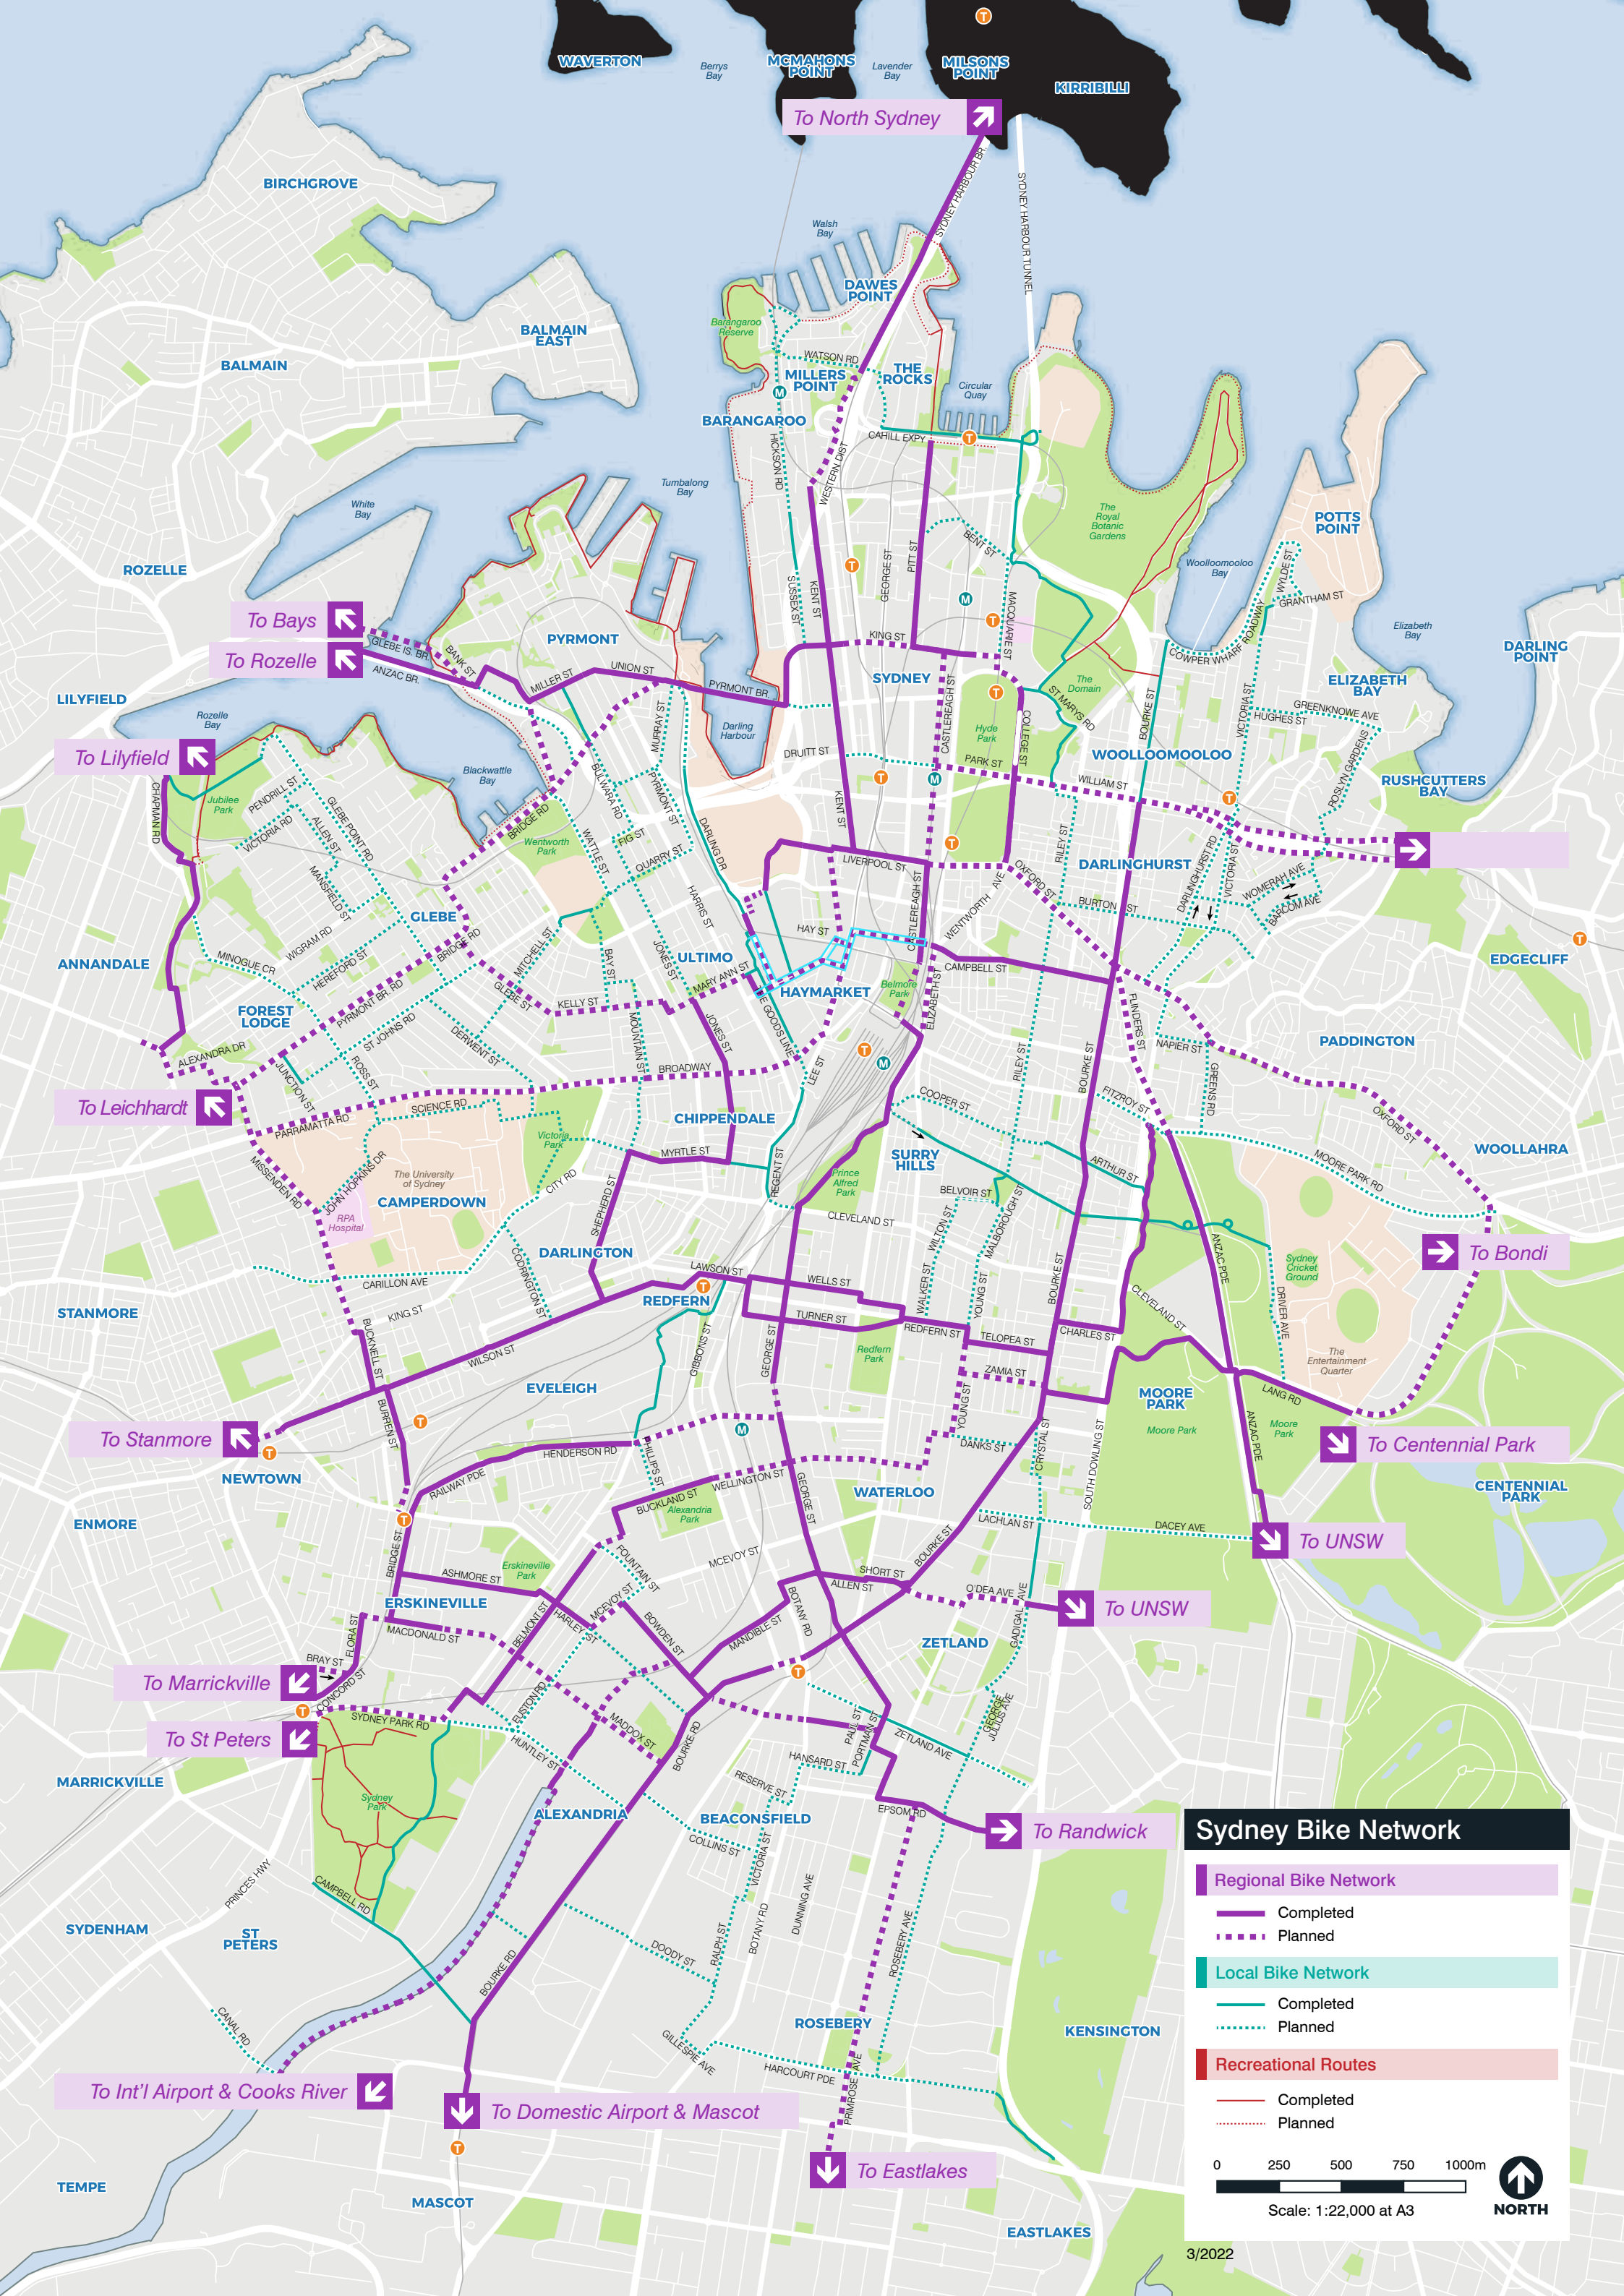

Attachment A

Sydney Bike Network Map

Sydney Bike Network

Regional Bike Network

- Completed
- Planned

Local Bike Network

- Completed
- Planned

Recreational Routes

- Completed
- Planned

0 250 500 750 1000m

Scale: 1:22,000 at A3

NORTH